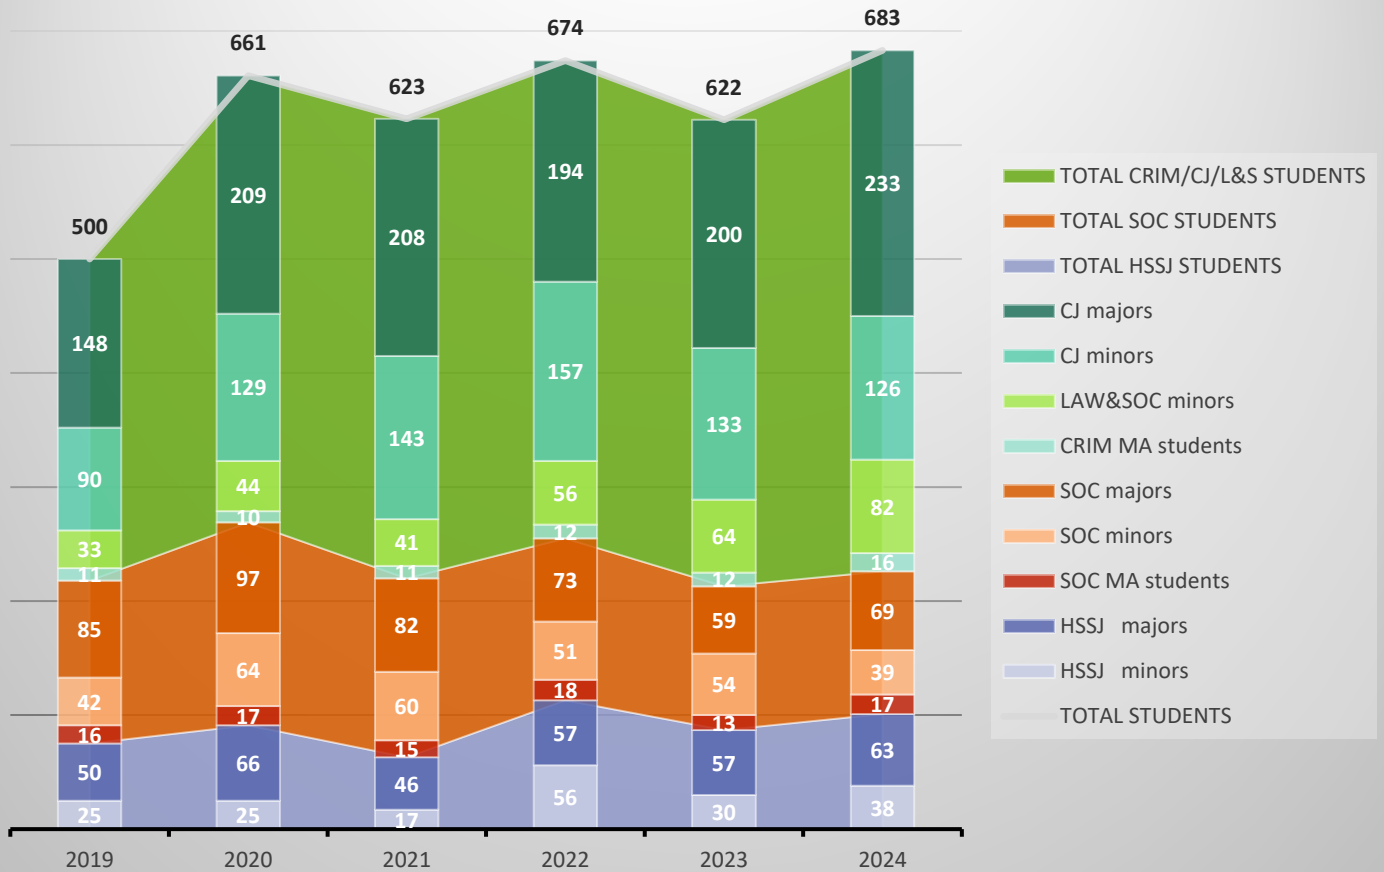

Students in the Department of Sociology, 2019-2024

point-in-time counts, Insight/Tableau Database, accessed 7 May 2024
includes ALL ongoing students (not NEW majors/minors/MAs)

SOC/CJ/CRIM/HSSJ/L&S MAJORS and MINORS

Insight/Tableau Database

		07 May 24	07 May 24	07 May 24	07 May 24	07 May 24	07 May 24
		2019	2020	2021	2022	2023	2024
		SPRING	SPRING	SPRING	SPRING	SPRING	SPRING
SOC	majors	85	97	82	73	59	69
SOC	minors	42	64	60	51	54	39
SOC	MA students	16	17	15	18	13	17
TOTAL SOC STUDENTS		143	178	157	142	126	125
CJ	majors	148	209	208	194	200	233
CJ	minors	90	129	143	157	133	126
LAW&SOC	minors	33	44	41	56	64	82
CRIM	MA students	11	10	11	12	12	16
TOTAL CRIM/CJ/L&S STUDENTS		282	392	403	419	409	457
HSSJ	majors	50	66	46	57	57	63
HSSJ	minors	25	25	17	56	30	38
TOTAL HSSJ STUDENTS		75	91	63	113	87	101
SOC	combined degree	?	?	?	?	?	?
CJ/CRIM	combined degree	?	?	?	?	?	?
TOTAL STUDENTS		500	661	623	674	622	683